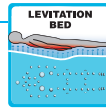

ECSTATIC MIGHTY WAVE

PASSION SPAS EXCLUSIVE COLLECTION

passion
SPAS | love your senses

SPECIFICATIONS/GENERAL

Dimensions L x W x H.....	305 x 228 x 91 cm
Number of Seats.....	5
Number of Loungers.....	2
Capacity in Liter.....	1650
Dry Weight in kg.....	500
Full Weight in kg.....	2150
Shell Material.....	Aristech® Acrylic with Vinylester and Polyester
Synthetic Maintenance Free Cabinet.....	Standard
Removable Side Panels.....	4
Durable Support System.....	Synthetic
Everlast™ Full Floor Support Material.....	Polyester
High Density Urethane Insulation.....	Standard
Cup Holders.....	6

SPECIAL FEATURES

Soft Air Massage System.....	Standard
Aqua Rolling Massage.....	Standard
Intense Therapy Zone Massage.....	Standard
Therapy Wave Zone Massage.....	Standard
Levitation Bed.....	Standard
Molded Headrest Soft Pillows with LED Light.....	6
StarBrite Interior LED Light System.....	Standard
Waterfall Massage.....	Standard
Exterior Corner LED Lighting.....	2
Aromatherapy System.....	Standard
Ozone Sanitation System.....	Standard
UV Synergy System.....	Standard
Ultra Efficient Dual-Wrap Cabinet Insulation.....	Standard
5/4 Ultra Efficient Walk-On Cover.....	Optional
Wifi Ready.....	Standard