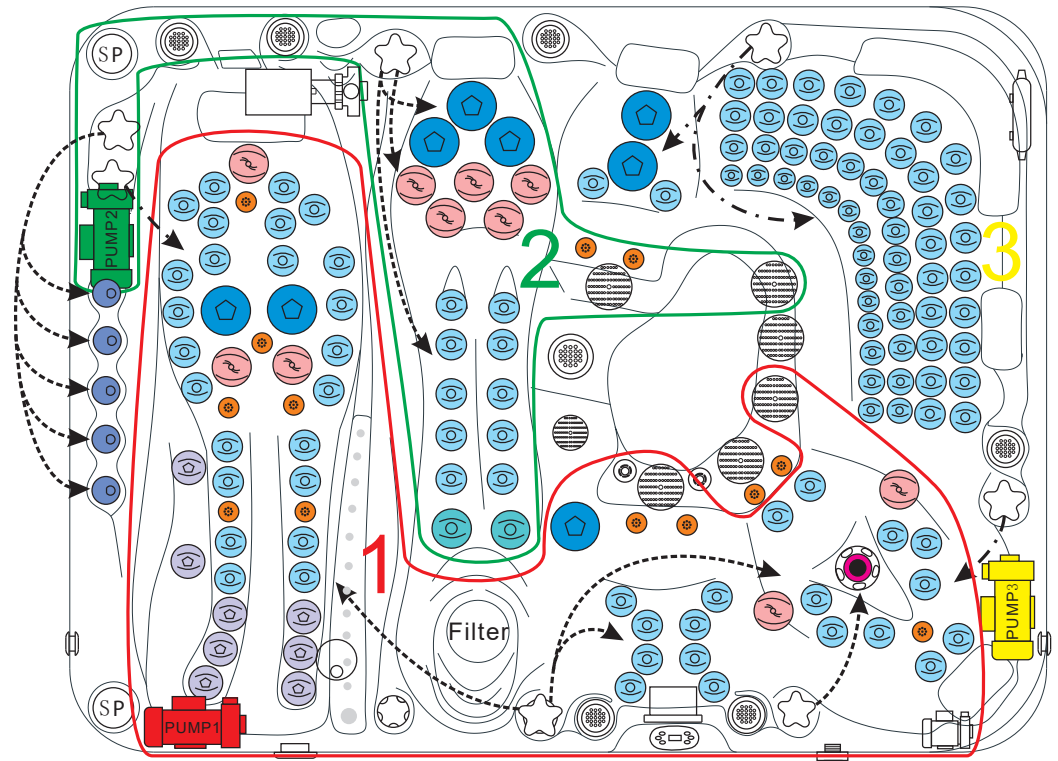

WATER SYSTEM

Total jets.....	170
Water Jets, Stainless Steel.....	134
Air Injector Jets.....	16
Air Control Valve.....	4
Filters/Surface.....	(1) 50 Square Feet
Top Access Skim Filter.....	High-Volume Vortex Skimmer
Floor Drain.....	1
External Drain.....	1
Hi Flow Suctions.....	4
Water Diverter Valve.....	2
6" Aqua Rolling Jet.....	1
5" Massage Jets, Directional, Rotational and Pulsational.....	7
3" Directional Jets.....	10
2" Directional Jets.....	114
Ozone Jets.....	2

ELECTRICAL SYSTEM

Voltage.....	230/380 V
Amperage.....	32 Amp - 230V / 16 Amp - 380 V
Full Flow Electric Heater.....	3 kw
Control System.....	Balboa 6031XZ
Light (18 x Multi Color LED).....	Standard
Electronic Topside Control.....	Balboa TP800

passion
SPAS | love your senses

ECSTATIC MIGHTY WAVE

PASSION SPAS EXCLUSIVE COLLECTION

POWER SUPPLY
1x 16A/380V

	Waterjet 153950	5pcs		Air Control	150827		Speaker	150321
	Clusterjet 150293	8pcs		Water Diverter	150493		Controller & Heater	152222
	Clusterjet 151322	110pcs		Water/Air Control	150520		Drainage	150511
	Clusterjet 152186	2pcs		Aromatherapy	150560		WTC50 Circ. Pump	150817
	Mini Jet 150126	10pcs		UV lamp	150777		LP300 Mass. Pump	150818
	Power Jet 150155	8pcs		Pillow	150403		(3pcs)	
	Swim Jet 150202	1pc		Corner Pillow	150387		TP800 Display	151061
	Blowerjet 150561	13pcs		Filter lid Black	159111		Diverter Pump	150828
	Spa Light 150766	6pcs		Filter 4ch-949	151131			
	Spa Light 150781	1pc						
	Suction 150516	1pc						
	Suction 150517	6pcs						