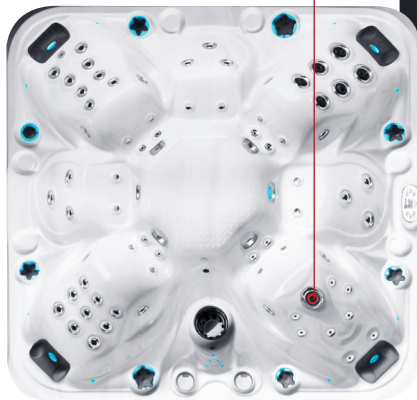

JOY

PASSION SPAS SIGNATURE COLLECTION

passion
SPAS | love your senses

SPECIFICATIONS/GENERAL

Dimensions LxW x H.....	225 x 225 x 91 cm
Number of Seats.....	7
Capacity in Liter.....	1345
Dry Weight in kg.....	395
Full Weight in kg.....	1740
Shell Material.....	Aristech® Acrylic with Vinylester and Polyester
Synthetic Maintenance Free Cabinet.....	Standard
Removable Side Panels.....	4
Cabinet Material.....	Synthetic
Durable Support System.....	Synthetic
Everlast™ Full Floor Support Material.....	Polyester
High Density Urethane Insulation.....	Standard
Cup Holders.....	6

WATER SYSTEM

Total jets.....	88
Water Jets, Stainless Steel.....	58
Air Injector Jets.....	8
Air Control Valve.....	3
Filters / Surface.....	(1) 50 Square Feet
Top Access Skim Filter.....	High-Volume Vortex Skimmer
Floor Drain.....	1
External Drain.....	1
Hi Flow Suctions.....	4
Water Diverter Valve.....	1
5" Massage Jets, Directional, Rotational and Pulsational.....	7
3" Directional Jets.....	34
2" Directional Jets.....	16
Ozone Jets.....	1

SPECIAL FEATURES

Soft Air Massage System.....	Standard
Molded Headrest Soft Pillows with LED Light.....	4
StarBrite Interior LED Light System.....	Standard
Audio System with iPod docking station, 2 built-in speakers.....	Standard
Exterior Corner LED Lighting.....	2
Aromatherapy System.....	Standard
Ozone Sanitation System.....	Standard
Synergy Water Maintenance System.....	Standard
Ultra Efficient Dual-Wrap Cabinet Insulation.....	Standard
5/4 Ultra Efficient Walk-On Cover.....	Standard
Wifi Ready.....	Standard

PUMP INFORMATION

Massage Pump 1: LX LP300.....	2,2 kW
Massage Pump 2: LX LP300.....	2,2 kW
Filtration Pump: LX WTC50M.....	250 W
Air Pump: LX AP300.....	300 W

ELECTRICAL SYSTEM

Voltage.....	230/380 V
Amperage.....	230V - 20A / 380V - 16A
Full Flow Electric Heater.....	3 kW
Control System.....	Balboa BP600
Light (18 x Multi Color LED).....	Standard
Electronic Topside Control.....	Balboa TP600