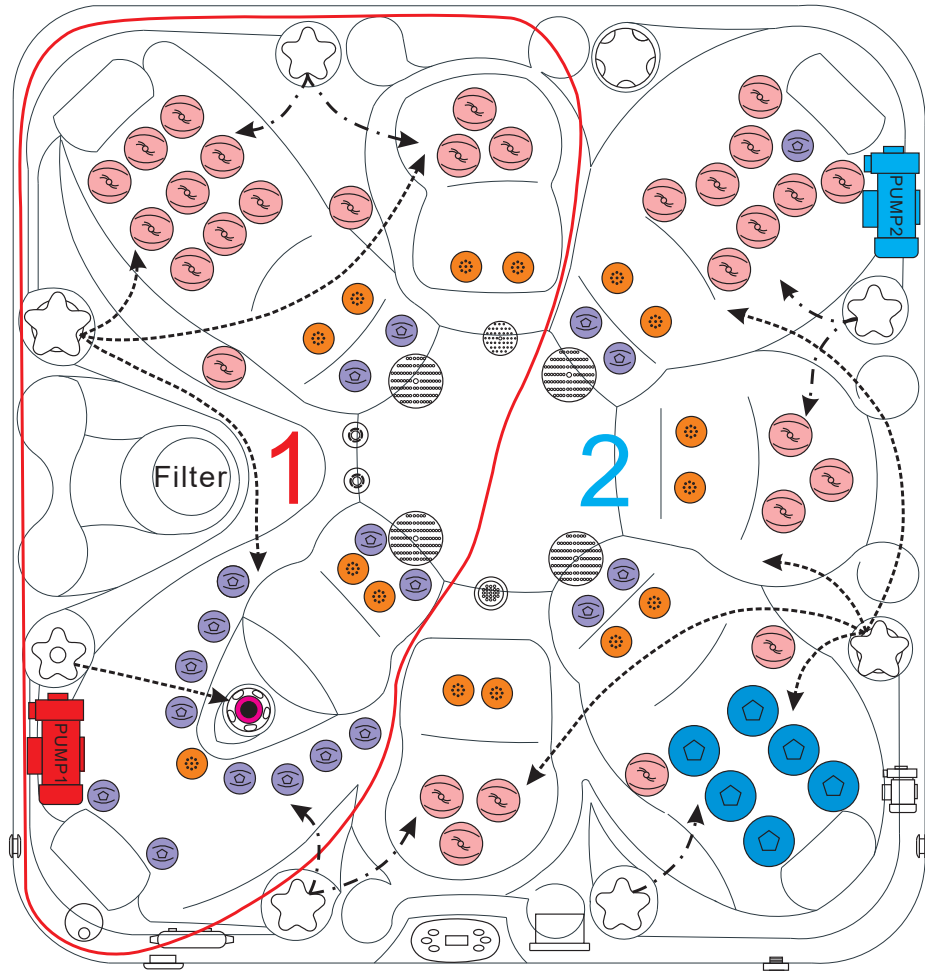

WATER SYSTEM

Total jets.....	88
Water Jets, Stainless Steel.....	58
Air Injector Jets.....	8
Air Control Valve.....	3
Filters / Surface.....	(1) 50 Square Feet
Top Access Skim Filter.....	High-Volume Vortex Skimmer
Floor Drain.....	1
External Drain.....	1
Hi Flow Suctions.....	4
Water Diverter Valve.....	1
5" Massage Jets, Directional, Rotational and Pulsational.....	7
3" Directional Jets.....	34
2" Directional Jets.....	16
Ozone Jets.....	1

PUMP INFORMATION

Massage Pump 1: LX LP300.....	2,2 kW
Massage Pump 2: LX LP300.....	2,2 kW
Filtration Pump: LX WTC50M.....	250 W
Air Pump: LX AP300.....	300 W

ELECTRICAL SYSTEM

Voltage.....	230/380 V
Amperage.....	230V - 20A / 380V - 16A
Full Flow Electric Heater.....	3 kW
Control System.....	Balboa BP600
Light (18 x Multi Color LED).....	Standard
Electronic Topside Control.....	Balboa TP600

JOY

PASSION SPAS SIGNATURE COLLECTION

passion
SPAS | love your senses

POWER SUPPLY
1x 20A/230V or
1x 16A/380V

	Clusterjet 150293	17pcs		Water Diverter	150493		Speaker	151622
	Mini Jet 150126	30pcs		Air Control	150520		Controller & Heater	152220
	Power Jet 150155	6pcs		Optional Air Pump	150827		Drainage	150511
	Swim Jet 150202	1pc		Water Diverter	152029		WTC50 Circ. Pump	150817
	Blowerjet 150561	15pcs		Aromatherapy	150560		LP300 Mass. Pump	150818
	Spa Light 150781	1pc		UV lamp	150777		LP300 Mass. Pump	150818
	Suction 150516	1pc		Pillow	150403		TP600 Display	151059
	Suction 150517	4pcs		Filter lid Black	159111			
	Suction 150517	4pcs		Filter 4ch-949	151131			