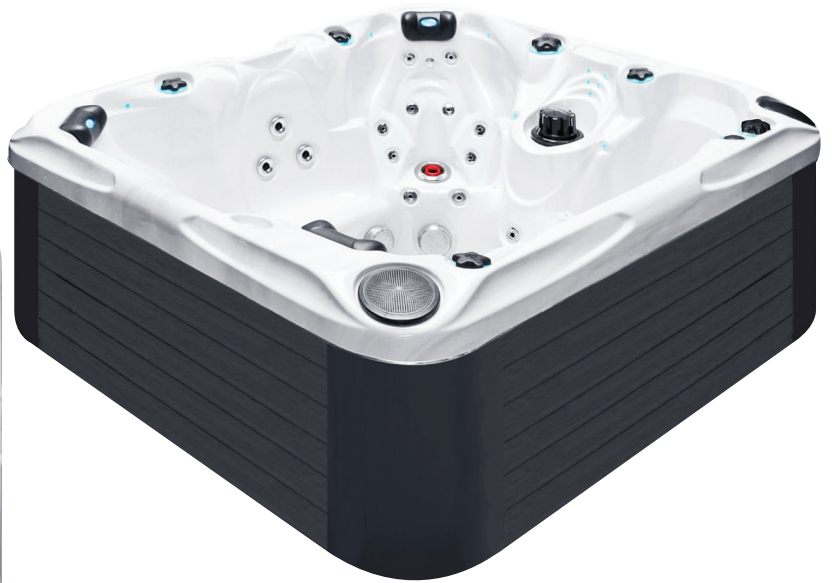

PLEASURE

PASSION SPAS SIGNATURE COLLECTION

passion
SPAS | love your senses

SPECIFICATIONS/GENERAL

Dimensions L x W x H.....	215 x 200 x 91 cm
Number of Seats.....	4
Number of Loungers.....	1
Capacity in Liter.....	1270
Dry Weight in kg.....	320
Full Weight in kg.....	1590
Shell Material.....	Aristech® Acrylic with Vinylester and Polyester
Synthetic Maintenance Free Cabinet.....	Standard
Removable Side Panels.....	4
Cabinet Material.....	Synthetic
Durable Support System.....	Synthetic
Everlast™ Full Floor Support Material.....	Polyester
High Density Urethane Insulation.....	Standard
Cupholders.....	4

SPECIAL FEATURES

Soft Air Massage System.....	Standard
Molded Headrest Soft Pillows with LED Light.....	3
StarBrite Interior LED Light System.....	Standard
Exterior Corner LED Lighting.....	2
Audio System with iPod docking station, 2 built-in speakers.....	Standard
Water Fall with LED.....	1
Cascade Creek Water Fall.....	1
Aromatherapy System.....	Standard
Ozone Sanitation System.....	Standard
UV Synergy System.....	Standard
Ultra Efficient Dual-Wrap Insulation.....	Standard
Energy Efficient Programmable Filtration System.....	Standard
5/4 Ultra Efficient Walk-On Cover.....	Standard
Wifi Ready.....	Standard

PUMP INFORMATION

Massage Pump 1: LX LP300.....	2,2 kW
Massage Pump 2: LX LP300.....	2,2 kW
Filtration Pump: LX WTC50M.....	250W
Air Pump: LX AP300.....	300W

ELECTRICAL SYSTEM

Voltage.....	230/380 V
Amperage.....	230V - 20A / 380V - 16A
Full Flow Electric Heater.....	3 kW
Control System.....	Balboa BP600
Light (18 x Multi Color LED).....	Standard
Electronic Topside Control.....	Balboa TP600