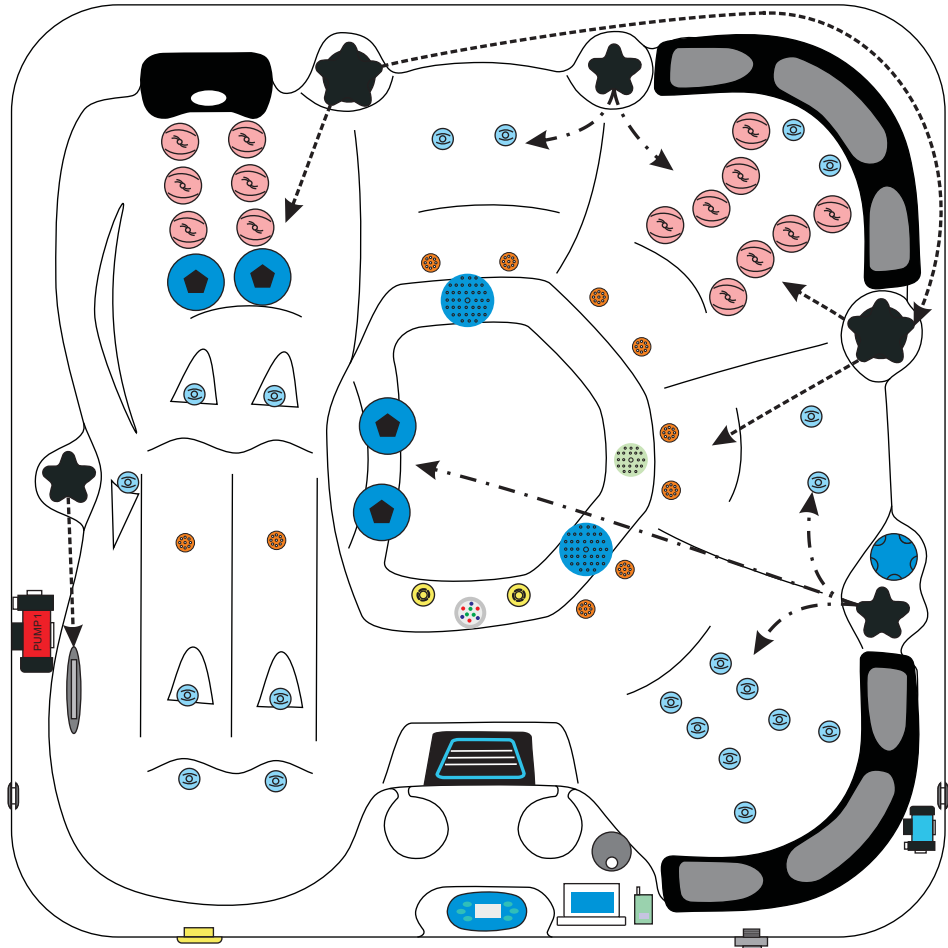

passion
SPAS | love your senses

REFRESH

PASSION SPAS PURE COLLECTION

SPECIFICATIONS/GENERAL

Dimensions L x W x H.....	200 x 200 x 85 cm
Number of Seats.....	4
Number of Loungers.....	1
Capacity in Liter.....	1380
Dry Weight in kg.....	250
Full Weight in kg.....	1630
Shell Material.....	Aristech® Acrylic with Vinylester and Polyester
Synthetic Maintenance Free Cabinet.....	Standard
Removable Side Panels.....	4
Cabinet Material.....	Synthetic
Durable Support System.....	Synthetic
Everlast™ Full Floor Support Material.....	Polyester
High Density Urethane Insulation.....	Standard

WATER SYSTEM

Total jets.....	50
Water Jets, Stainless Steel.....	40
Air Injector Jets.....	10
Air Control Valve.....	3
Filters / Surface.....	(1) 50 Square Feet
Side Access Skim Filter.....	High-Volume Side Load Skimmer
Floor Drain.....	1
External Drain.....	1
Hi Flow Suctions.....	2
5" Massage Jets, Directional, Rotational and Pulsational.....	4
3" Directional Jets.....	14
2" Directional Jets.....	21
Ozone Jets.....	1

PUMP INFORMATION

Massage Pump I: LX LP300.....	2,2 kW
Filtration Pump: LX WTC50M.....	200 W
Air Pump: LX AP300.....	300 W

ELECTRICAL SYSTEM

Voltage.....	230 V
Amperage.....	16 A
Full Flow Electric Heater.....	3 kW
Control System.....	Balboa VS510DZ
Light (18 x Multi Color LED).....	Standard
Electronic Topside Control.....	Balboa VL801D

passion
SPAS | love your senses

REFRESH

PASSION SPAS PURE COLLECTION

POWER SUPPLY
1x 16A/230V or
2x 16A/230V

	Clusterjet 151322	21pcs		Air/Water Control	150520		Controller & Heater 151103 GS510DZ
	Clusterjet 150126	14pcs		Air Pump	150827		Drainage 150511
	Power Jet 150155	4pcs		Aromatherapy	150560		WTC50 Circ. Pump 150817
	Blowerjet 150561	10pcs		Pillow	150403		LP300 Mass. Pump 150818
	Spa Light 150766	1pc		Small Corner Pillow	150424		VL801D Display 151075
	Suction 150516	1pc		Corner Pillow	150387		
	Suction 150517	2pcs		Skimmer Front Filter 6ch-940	150928 151140		