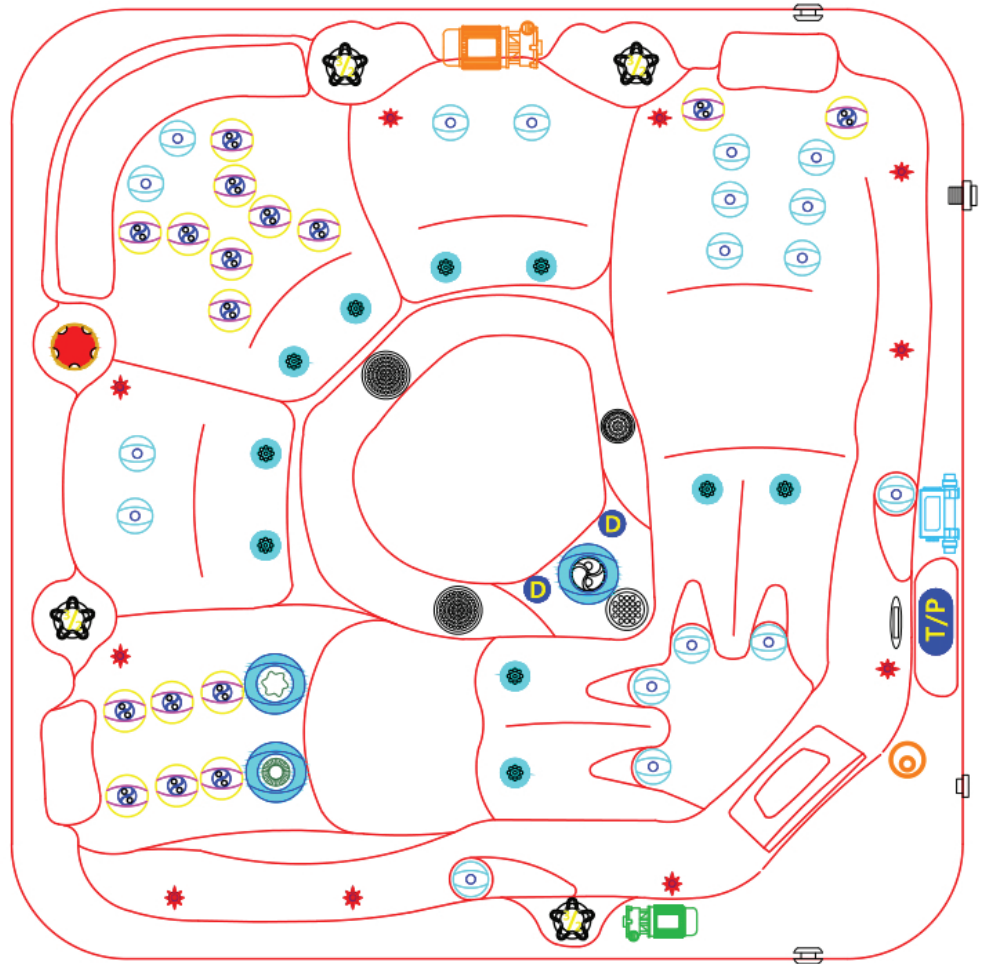

Clusterjet 150293	6pcs		Air Pump	150827		Controller & Heater 151103 GS510DZ
	Clusterjet 151322	12pcs		Air Control	150520		Drainage 150511
	Mini Jet 150126	17pcs		Aromatherapy	150560		WTC50 Circ. Pump 150817
	Power Jet 150155	3pcs		Pillow	150403		LP300 Mass. Pump 150818
	Blowerjet 150561	10pcs		Corner Pillow	150387		VL801D Display 151075
	Spa Light 150766	1pc		Skimmer Front Filter 6ch-940	150928 151140		
	Suction 150516	1pc					
	Suction 150517	2pcs