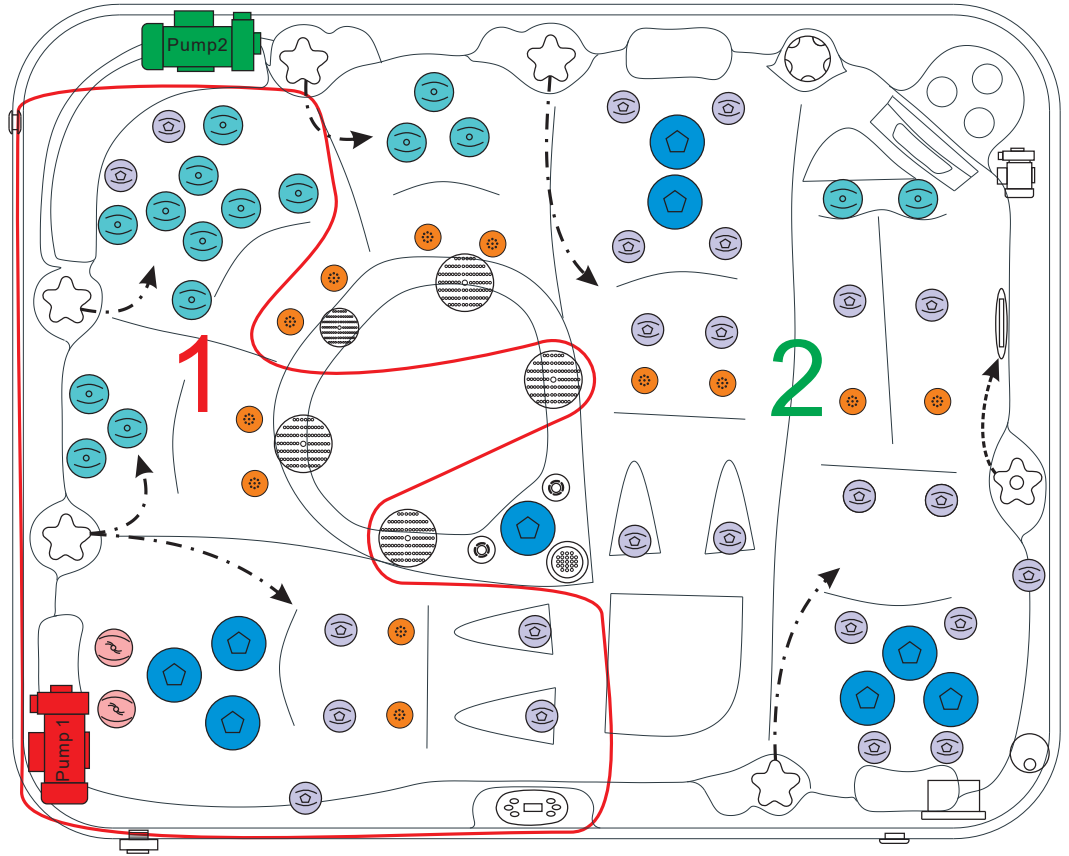

Clusterjet 150293	24pcs		Air Control	150520		Controller & Heater 151103 GS510DZ
	Clusterjet 152186	16pcs		Optional Air Pump	150827		Drainage 150511
	Mini Jet 150126	2pcs		Water Diverter	152029		WTC50 Circ. Pump 150817
	Power Jet 150155	9pcs		Aromatherapy	150560		LP300 Mass. Pump 150818
	Blowerjet 150561	12pcs		UV lamp	150777		LP300 Mass. Pump 150818
	Spa Light 150766	1pc		Pillow	150403		TP600 Display 151059
	Suction 150516	1pc		Corner Pillow	150387		
	Suction 150517	4pcs		Skimmer Front Filter 6ch-940	150928 151140