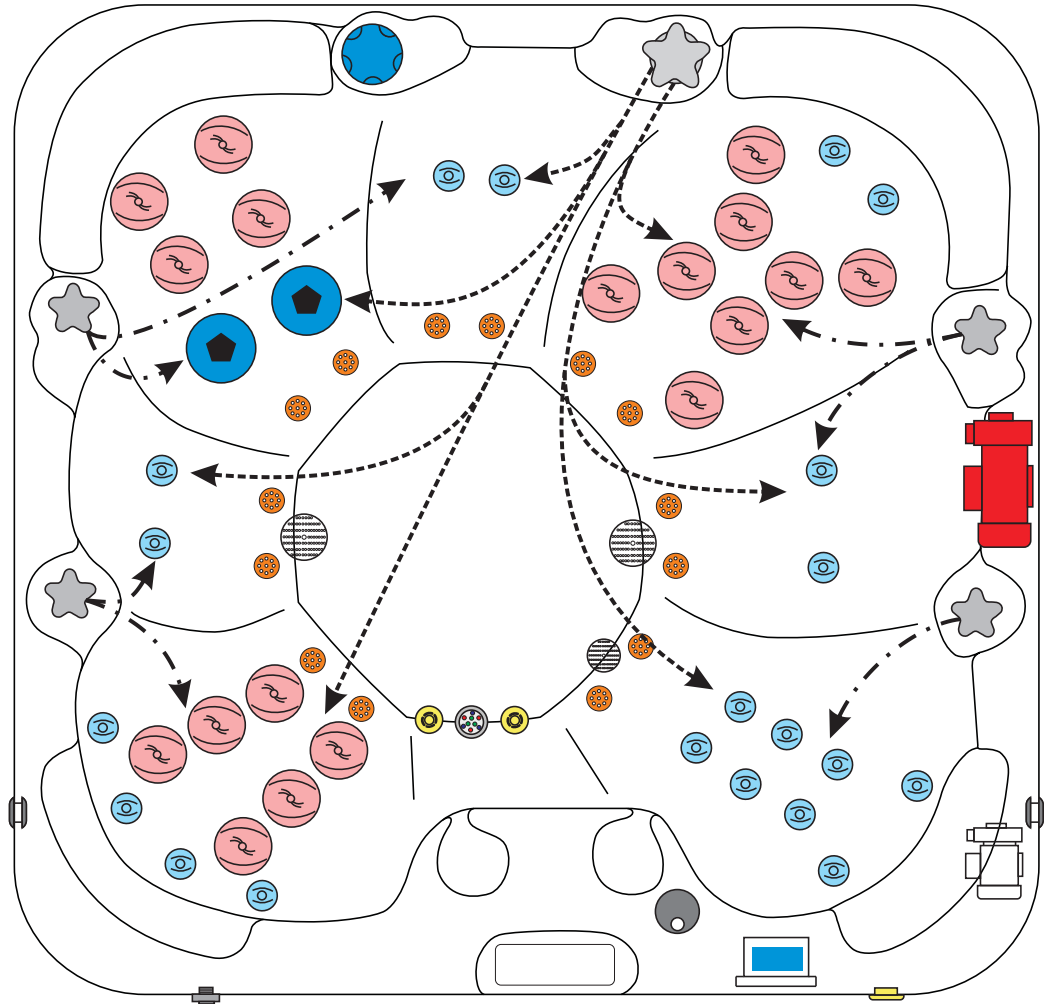

Clusterjet 151322	20pcs		Air Pump	150827		Controller & Heater 151103 GS510DZ
	Mini Jet 150126	18pcs		Air Control	150520		Drainage 150511
	Power Jet 150155	2pcs		Aromatherapy	150560		WTC50 Circ. Pump 150817
	Blowerjet 150561	14pcs		Small Corner Pillow	150424		LP300 Mass. Pump 150818
	Spa Light 150766	1pc		Corner Pillow	150387		VL801D Display 151059
	Suction 150516	1pc		Skimmer Front Filter 6ch-940	150928 151140		
	Suction 150517	2pcs