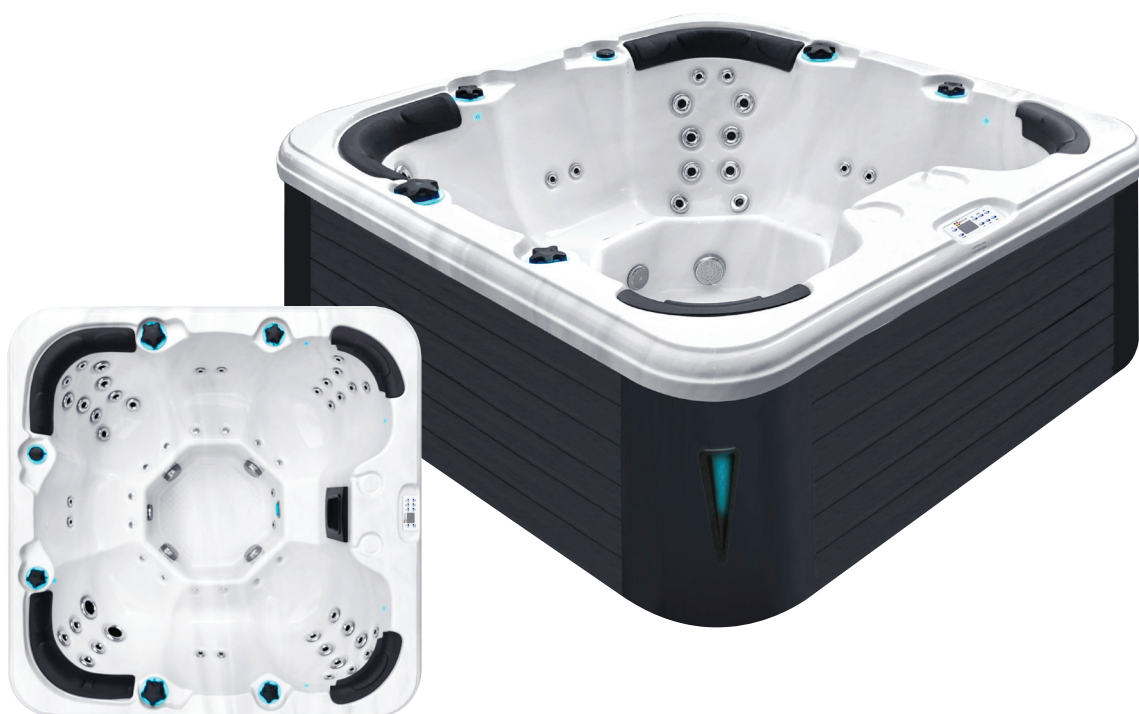

## PASSION SPAS PURE COLLECTION

### SPECIFICATIONS/GENERAL

Dimensions LxWxH.....	200x200x 90 cm
Number of Seats.....	7
Capacity in Liter.....	1300
Dry Weight in kg.....	275
Full Weight in kg.....	1575
Shell Material.....	Aristech® Acrylic with Vinylester and Polyester
Synthetic Maintenance Free Cabinet.....	Standard
Removable Side Panels.....	4
Durable Support System.....	Synthetic
Everlast™ Full Floor Support Material.....	Polyester
High Density Urethane Insulation.....	Standard
Cup Holders.....	3

### SPECIAL FEATURES

Soft Air Massage System.....	Standard
Molded Headrest Soft Pillows with LED Light.....	4
StarBrite Interior LED Light System.....	Standard
Exterior Corner LED Lighting.....	2
Aromatherapy System.....	Standard
Ozone Sanitation System.....	Standard
UV Synergy System.....	Standard
Ultra Efficient Dual-Wrap Cabinet Insulation.....	Standard
5/4 Ultra Efficient Walk-On Cover.....	Optional

### ELECTRICAL SYSTEM

Voltage.....	230/380 V
Amperage.....	16A-230V/2x16A-230V
Full Flow Electric Heater.....	3 kw
Control System.....	Balboa GS510DZ
Light (18 x Multi Color LED).....	Standard
Electronic Topside Control.....	Balboa VL801D