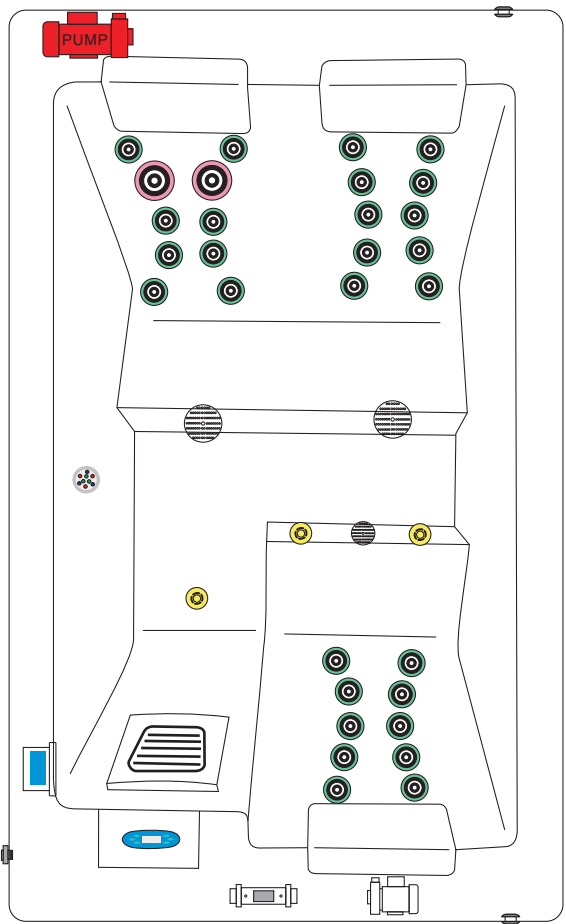

Cluster jet 28pcs

Mini jet 2pcs

Spa Light 150766 1pc

Suction 150516 1pc

Suction 150517 2pcs

UV lamp 150777

Passion Serene Pillow 153559

GS100

Drainage 150511

WTC50 Circ. Pump 150817

LP300 Mass. Pump 150818
(4pcs)

VL260