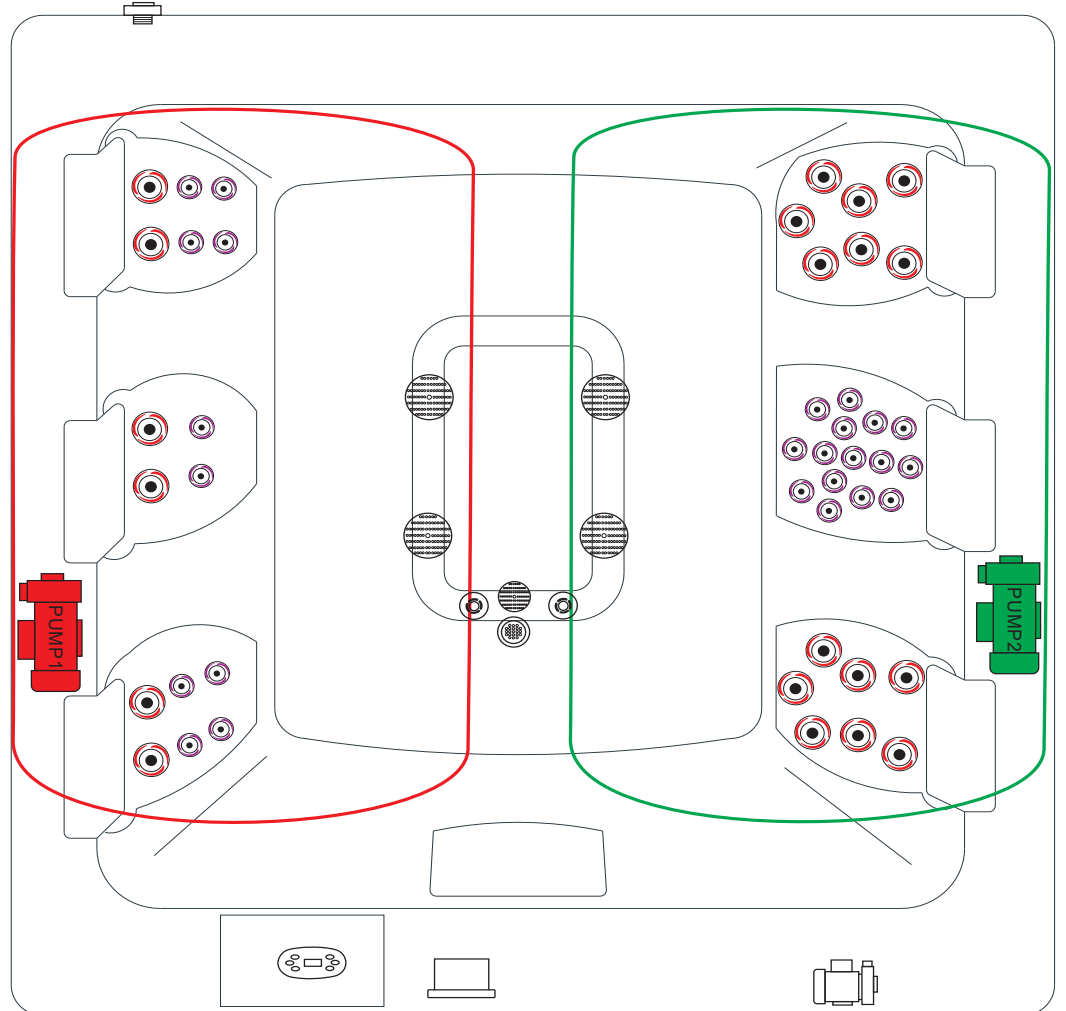

Clusterjet 150233	25pcs		Pillow	153559		Controller & Heater JZ6013x1	150041
	Mini jet 152021	20pcs		Filter 6CH-940	151140		WTC50 Circ. Pump	150861
	Spa Light 150766	1pc					Drainage	150511
	Suction 150516	1pc					WP200 Mass. Pump	150819
	Suction 150517	4pcs					WP200 Mass. Pump	150819
							TP600 Display	151059