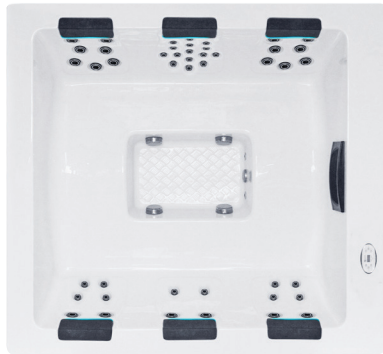

# SERENE 6

### SPECIFICATIONS/GENERAL

Dimensions L x W x H.....	243 x 224 x 93 cm
Number of Seats.....	4
Number of Loungers.....	2
Capacity in Liter.....	1570
Dry Weight in kg.....	380
Full Weight in kg.....	1850
Shell Material.....	Aristech® Acrylic with Vinylester and Polyester
Synthetic Maintenance Free Cabinet.....	Standard
Removable Side Panels.....	4
Cabinet Material.....	Synthetic
Durable Support System.....	Synthetic
Everlast™ Full Floor Support Material.....	Polyester
High Density Urethane Insulation.....	Standard

### SPECIAL FEATURES

Molded Headrest Soft Pillows with LED Light.....	6
StarBrite Interior LED Light System.....	Standard
Perimeter Light under shell lip.....	Standard
Aromatherapy System.....	Standard
Ozone Sanitation System.....	Standard
Synergy Water Maintenance System.....	Standard
Ultra Efficient Dual-Wrap Cabinet Insulation.....	Standard
5/4 Ultra Efficient Walk-On Cover.....	Standard
Wifi Ready.....	Standard