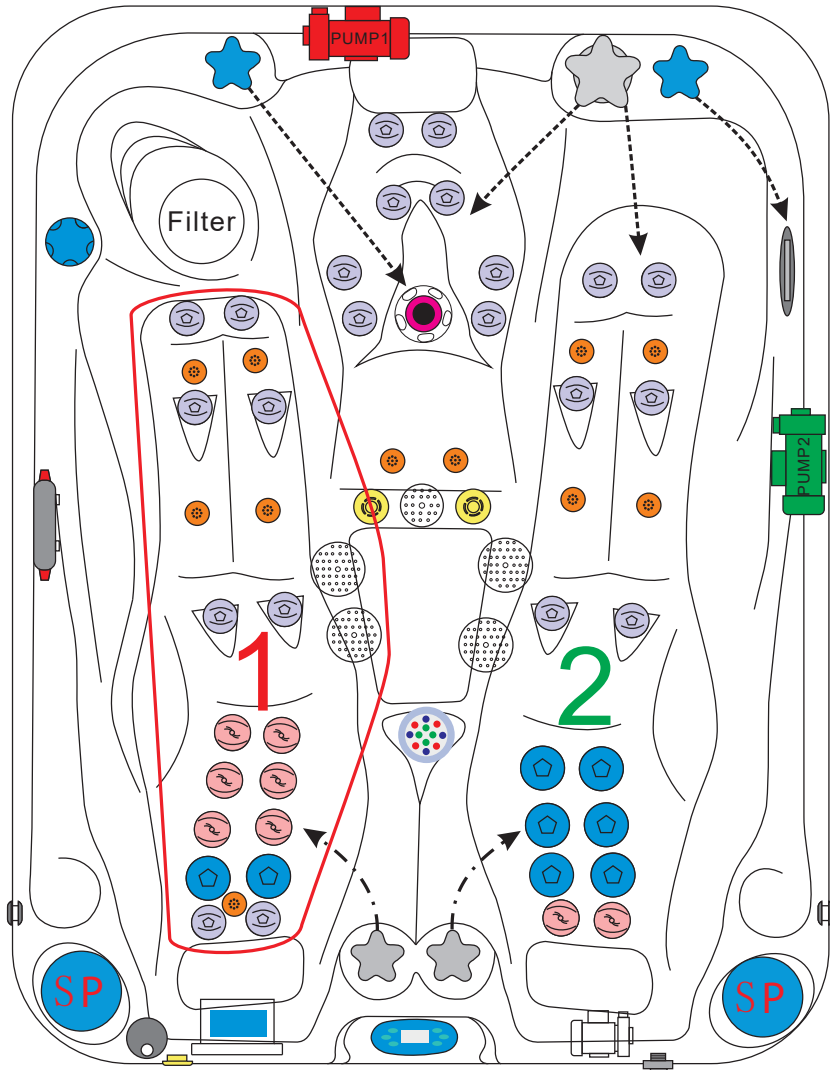

SOULMATE

PASSION SPAS SIGNATURE COLLECTION

passion
SPAS | love your senses

SPECIFICATIONS/GENERAL

Dimensions L x W x H.....	213 x 165 x 84 cm
Number of Seats.....	1
Number of Loungers.....	2
Capacity in Liter.....	870
Dry Weight in kg.....	240
Full Weight in kg.....	1110
Shell Material.....	Aristech® Acrylic with Vinylester and Polyester
Synthetic Maintenance Free Cabinet.....	Standard
Removable Side Panels.....	4
Cabinet Material.....	Synthetic
Durable Support System.....	Synthetic
Everlast™ Full Floor Support Material.....	Polyester
High Density Urethane Insulation.....	Standard
Cupholders.....	2

PUMP INFORMATION

Massage Pump 1: LX LP300.....	2,2 kW
Massage Pump 2: LX LP300.....	2,2 kW
Filtration Pump: LX WTC50M.....	250 W
Air Pump: LX AP300.....	300 W

ELECTRICAL SYSTEM

Voltage.....	230/380 V
Amperage.....	230V-20A/380V-16A
Full Flow Electric Heater.....	3 kW
Control System.....	Balboa BP600
Light (18 x Multi Color LED).....	Standard
Electronic Topside Control.....	Balboa TP600

passion
SPAS | love your senses

SOULMATE

PASSION SPAS SIGNATURE COLLECTION

POWER SUPPLY
1x 20A/230V or
1x 16A/380V

	Clusterjet 150293	24pcs		Water Diverter	150493		Speaker	150321
	Mini Jet 150126	8pcs		Air Control	150520		Controller & Heater JZ6013x1	152220
	Power Jet 150155	8pcs		Water Diverter	152029		Drainage	150511
	Swim Jet 150202	1pc		Aromatherapy	150560		WTC50 Circ. Pump	150817
	Blowerjet 150561	11pcs		Pillow	150403		LP300 Mass. Pump	150818
				Filter lid Black	159111		LP300 Mass. Pump	150818
				Filter 4ch-949	151131		TP600 Display	151059
				Suction	150516			
				Suction	150517			