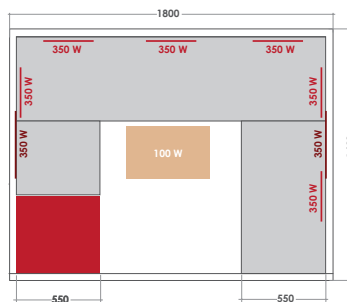

CHARACTERISTICS

- Dimensions 180 x 140 x 190 cm
- 8 Quartz + magnesium emitters
Total power 2800W
- 1 Carbon panel of 100 W
- Canadian Red Cedar & Abachi
- LED chromotherapy
- FM / MP3 / Bluetooth audio
- Secure glass door
- Sauna kit included