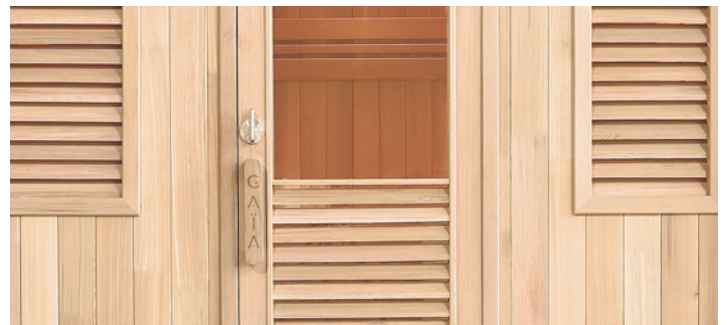

# GAÏA NOVA ÉPICÉA

CANADIAN SPRUCE

64 / 3

Designed for the pleasure of all senses, the Nova offers maximum volume in a high-quality cabin.

The Gaïa Nova Épicéa outside sauna regroups all the standards for a high-quality cabin and offers a comfortable volume thanks to its square shape. Designed for 6 persons, where you can enjoy a true Finnish experience on a two-tiered bench. The upper bench has been thought for complete relaxation with a foldable backrest and a comfortable headrest. For a cozy atmosphere inside the cabin, a set of LEDs diffusing 7 colours provide all the benefits of chromotherapy.

## MAIN FEATURES

Canadian spruce

7-colours LED chromotherapy

Wood access step

Included accessories:  
Wooden bucket / Ladle /  
Thermometer / Hygrometer /  
Hourglass

Wide glazed surfaces and louvred wooden shutters for a cosy ambiance

## CHARACTERISTICS

Reference	HL-B200E
Capacity	6 seated or 3 lounged
Dimensions	205 x 205 x 220 cm
Lighting	LED chromotherapy
Structure and inside finish	Canadian spruce
Equipment and accessories	Two-tiered bench Foldable upper bench + removable headrest Bucket, ladle, hourglass, thermometer, hygrometer included
Recommended stove* (not included)	6 to 8kW