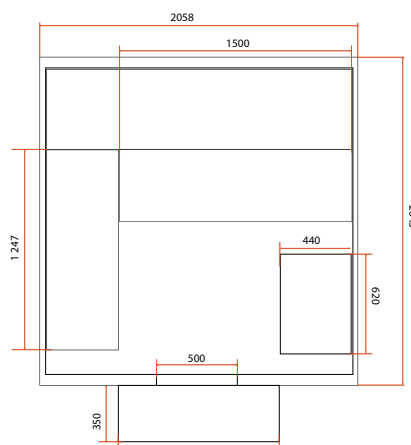

# GAÏA NOVA ÉPICÉA

CANADIAN SPRUCE

64 / 3

Designed for the pleasure of all senses, the Nova offers maximum volume in a high-quality cabin.

The Gaïa Nova Épicéa outside sauna regroups all the standards for a high-quality cabin and offers a comfortable volume thanks to its square shape. Designed for 6 persons, where you can enjoy a true Finnish experience on a two-tiered bench. The upper bench has been thought for complete relaxation with a foldable backrest and a comfortable headrest. For a cozy atmosphere inside the cabin, a set of LEDs diffusing 7 colours provide all the benefits of chromotherapy.

## CHARACTERISTICS

Reference	HL-B200E
Capacity	6 seated or 3 lounged
Dimensions	205 x 205 x 220 cm
Lighting	LED chromotherapy
Structure and inside finish	Canadian spruce
Equipment and accessories	Two-tiered bench Foldable upper bench + removable headrest Bucket, ladle, hourglass, thermometer, hygrometer included
Recommended stove* (not included)	6 to 8kW